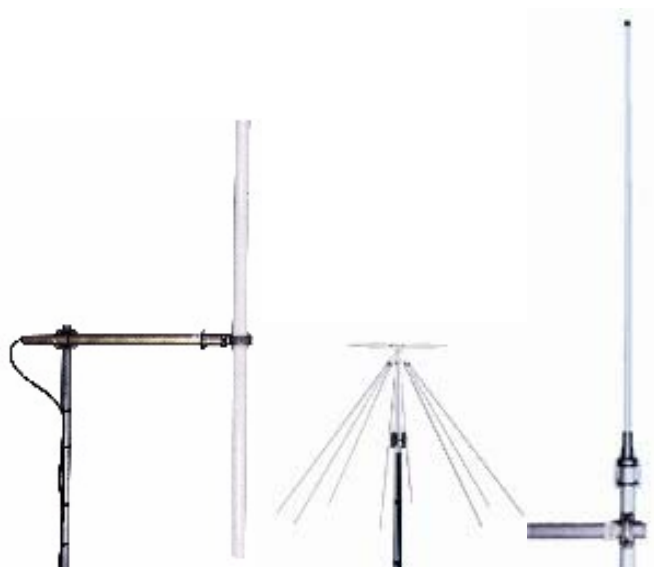

Antennas: Air and Marine bands

The DrawCom range of Omnidirectional Microcell Antennas includes a variety of shrouded and ceiling mount omnis. There are products designed to radiate as low as 380 MHz and as high as 2,170 MHz – with just about everything in between.

Selection Guide: Air Band 118-136 MHz

Part No.	Frequency (Mhz)	Gain (dBd)	Polarisation	Description
MA481J00	109-135	0	Vertical	CENTRE-FED FOLDED DIPOLES

Selection Guide: Nato Air Band 225-400 MHz

Part No.	Frequency (Mhz)	Gain (dBd)	Vert. 3 db beamwidth(°)	Polarisation	Description
7277	225-400	0	90	Vertical	Wideband disccone
7502	225-400	0	85	Vertical	End-fed dipole